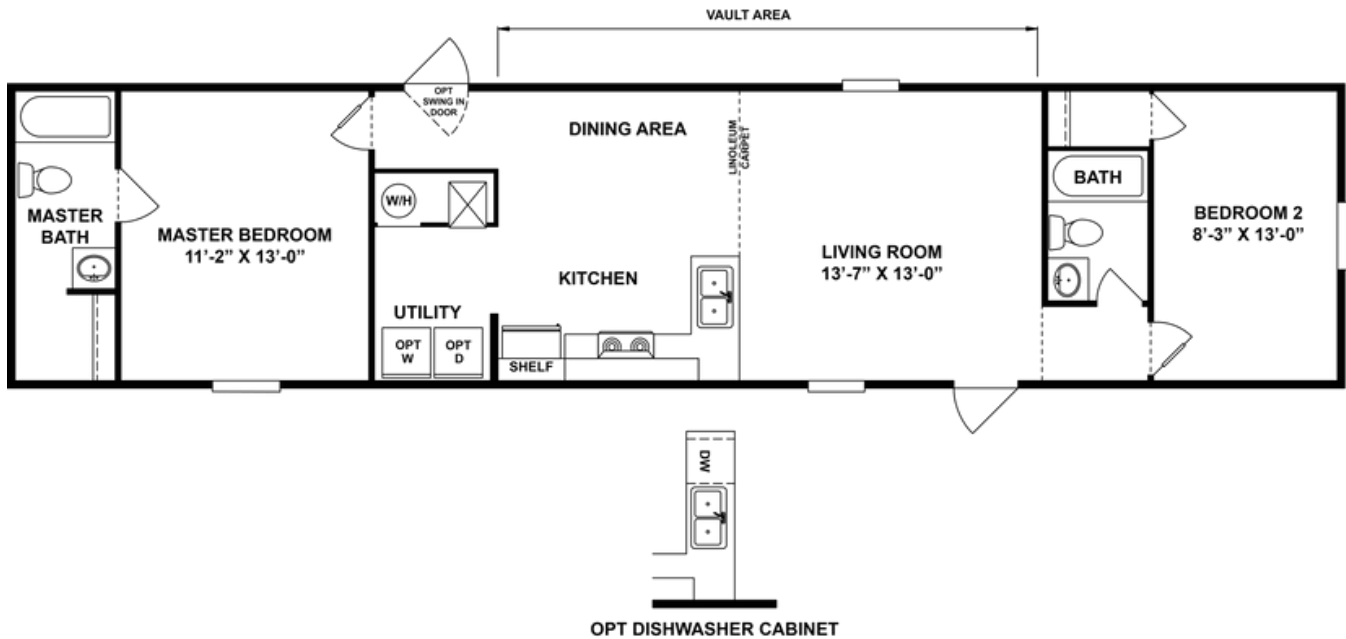

DELIGHT Model number: 97TRU14602AH18

2 beds • 2 baths • 840 sq.ft. • 14' width • 60' depth

Our home building facilities invest in continuous product and process improvements. Plans, dimensions, features, materials, specifications and availability are subject to change without notice or obligation. Renderings and floor plans are representative likenesses of our homes and may differ from the actual homes. We invite you to tour a Home Center near you and inspect the highest value in quality housing available or call (970) 247-2299 to speak with a Home Consultant. Copyright 2017, CMH. All rights reserved.

<https://www.claytonhomesdurango.com>

CLAYTON HOMES- DURANGO

27015 HIGHWAY 160
DURANGO, CO 81301

Monday - Thursday: 9am to 6pm
Friday: 9am to 6pm
Saturday: 9am to 5pm
Sunday: Closed

(970) 247-2299